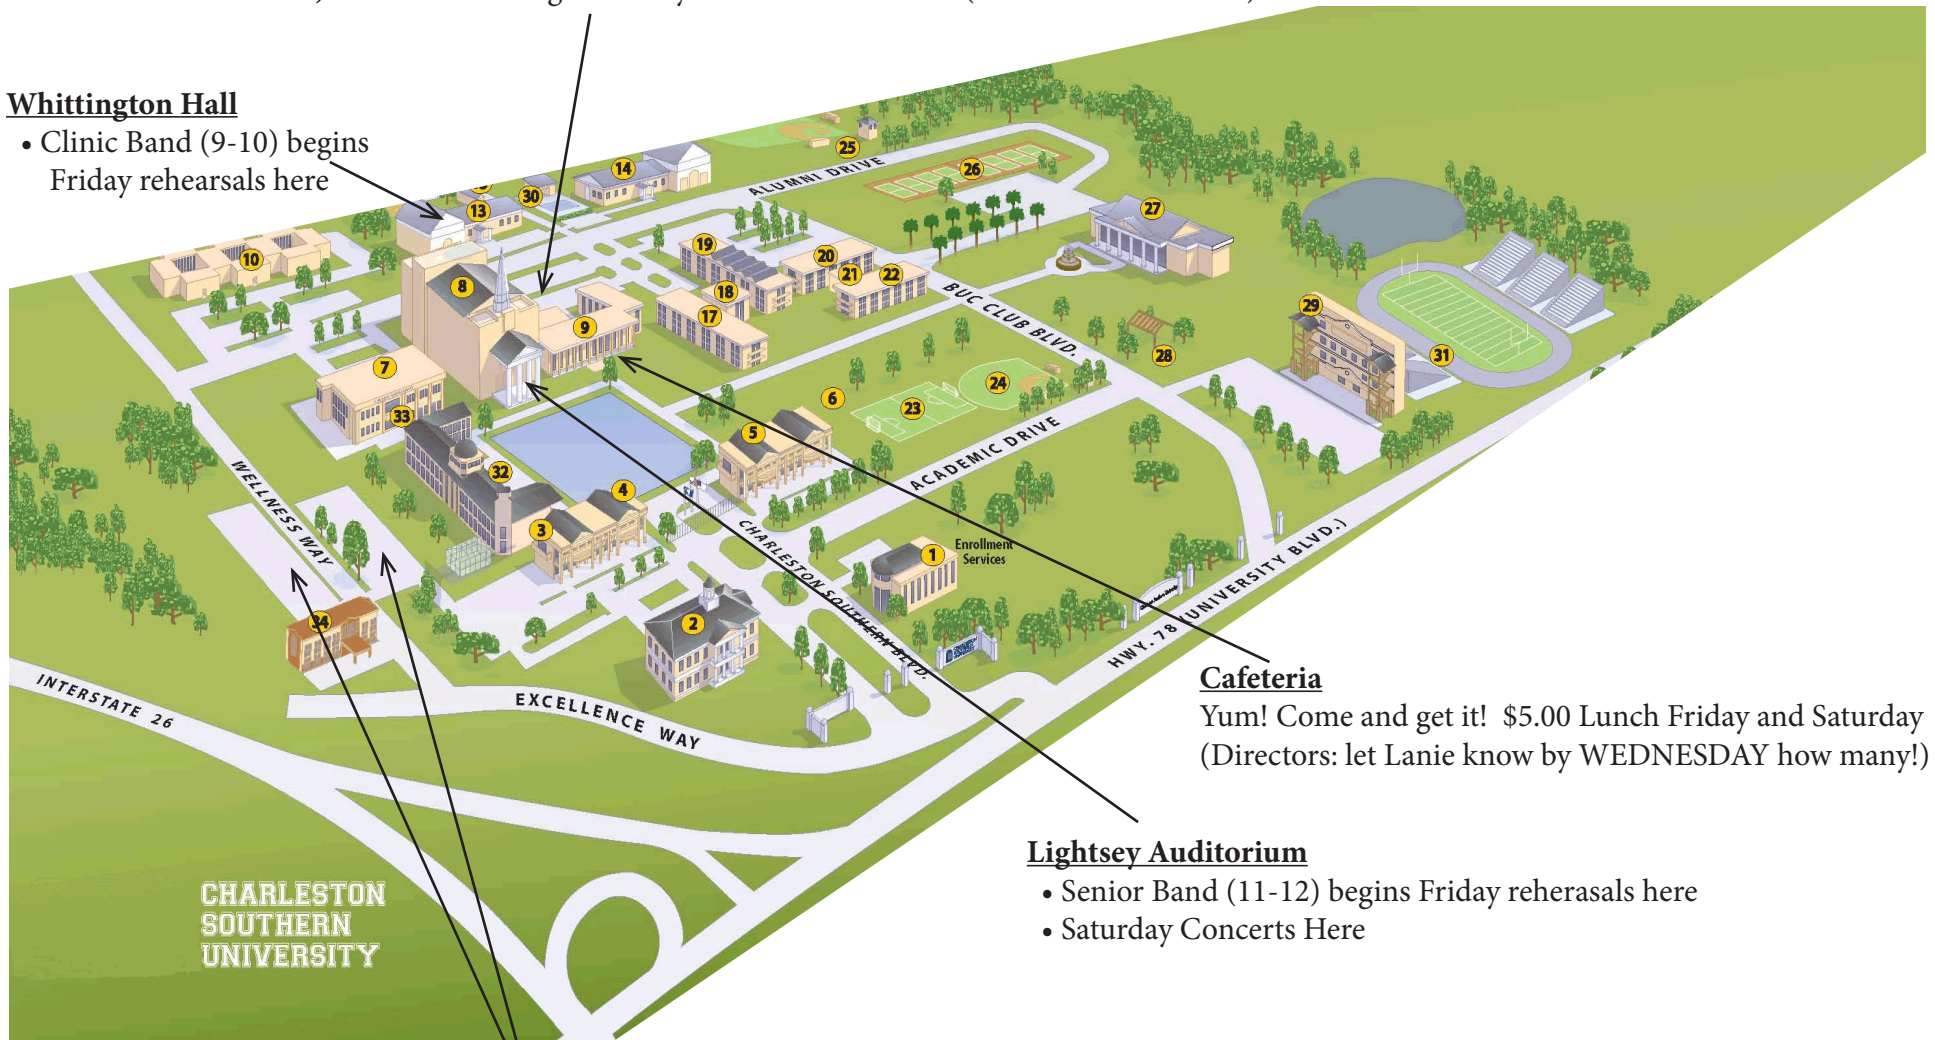

### Strom Thurmond Lot

- Friday & Saturday Parents Drop off: Security Officers present Friday to assist
- Junior Symphonic Begins Friday Upstairs in Gold Room
- Junior Concert Begins Friday in Charleston Room (downstairs on corner)

### Whittington Hall

- Clinic Band (9-10) begins Friday rehearsals here

### Science Building Parking Lots

Use these lots for:

- Band Busses & Directors' Vehicles
- Any students Who Drive
- Parents and Friends for Saturday Concerts

### Parking

- Please: No parking on grass
- Directors may park a little closer Saturday morning as space permits.